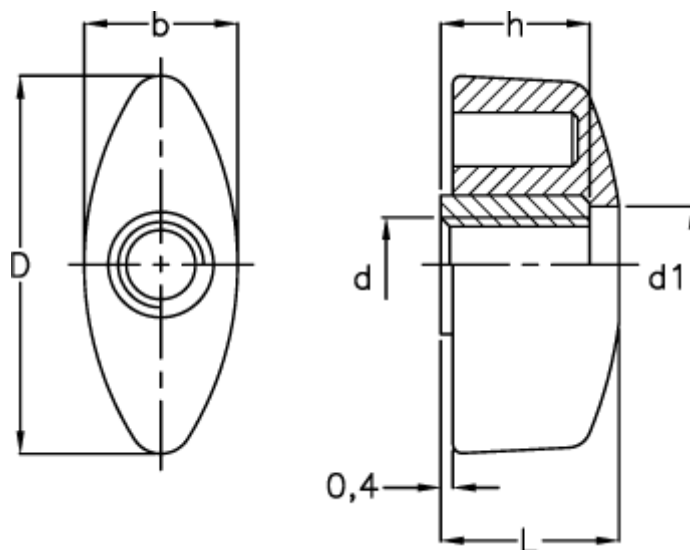

Data Sheet

Article number: 2302008358

Description: E+G Wing knobs
CT.476/30 FP-M6

Measures

b	= 13
d	= 32
d1	= 6.5
d 6H	= M6
h	= 12
L	= 15